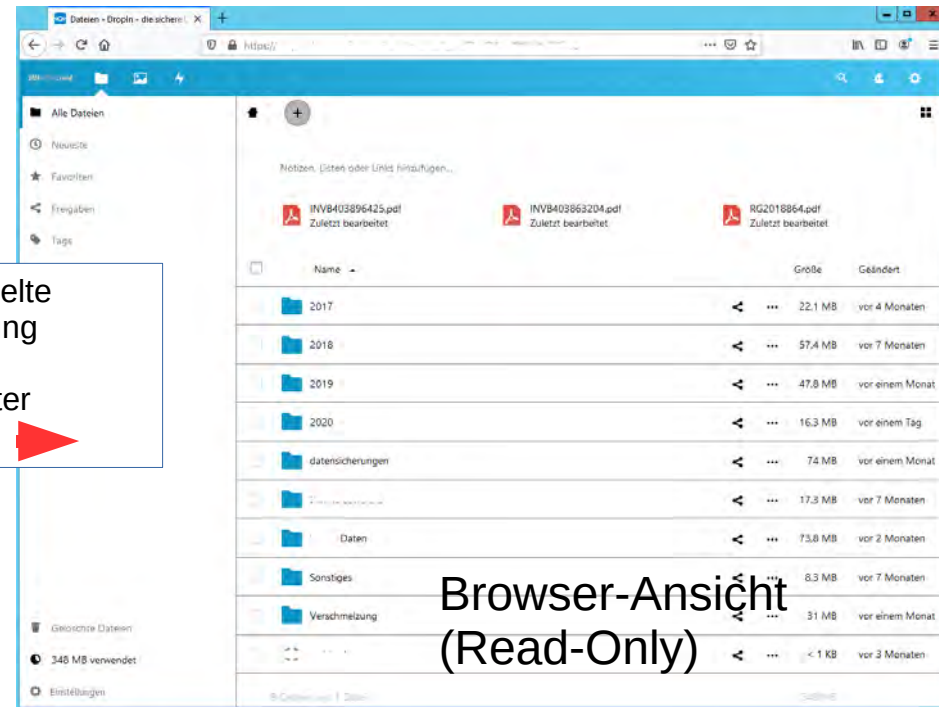

Smartphone
Mail-Client BlueMail
Firefox
SIM-Card mit Festnetznummer

PC@Mobile

- RDP
- VPN

Regelwerk

- IP-Adresse
- VPN
- NAT

Software-Clients

- Lexware Wawi Pro
- Starmoney Business
- Thunderbird

Application-Server

- Lexware Wawi Pro
- DropIn Sync Client
- Starmoney Business
- SAMBA

Dokumente zum Steuerberater?

Eigentlich ganz einfach.

Lokaler Sync-Client

Verschlüsselte Übertragung ins DataCenter

Browser-Ansicht (Read-Only)

Datensynchronisation

The screenshot shows a web browser window with the address bar displaying a URL. The main content area is a file management interface for BB-ONE.net. On the left, there is a sidebar with navigation options: 'Alle Dateien', 'Neueste', 'Favoriten', 'Freigaben', 'Tags', 'Gelöschte Dateien', '348 MB verwendet', and 'Einstellungen'. The main area shows a list of files and folders. At the top, there are three PDF files: 'INVB403896425.pdf', 'INVB403863204.pdf', and 'RG2018864.pdf', all marked as 'Zuletzt bearbeitet'. Below them is a table listing folders and files.