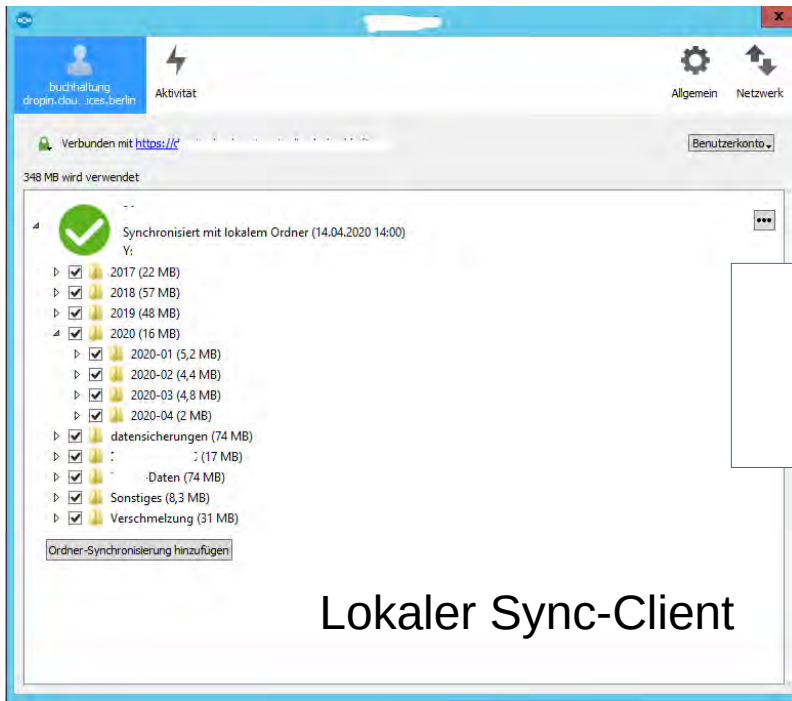

- Lexware Wawi Pro
- DropIn Sync Client
- Starmoney Business
- SAMBA

Finance: alles lokal

VoIP-Control
Cloud-Telefon-Anlage
Flexibles Routing
Eigener Rufnummernkreis

VoIP-Fon
BBO-Config

Notebook
MS Win10 pro
Firefox
OpenVPN
RDP

Smartphone
Mail-Client BlueMail
Firefox
SIM-Card mit Festnetznummer

PC@Mobile

- RDP
- VPN

Regelwerk

- IP-Adresse
- VPN
- NAT

Software-Clients

- Lexware Wawi Pro
- Starmoney Business
- Thunderbird

Application-Server

- Lexware Wawi Pro
- DropIn Sync Client
- Starmoney Business
- SAMBA

Dokumente zum Steuerberater?

Eigentlich ganz einfach.

Lokaler Sync-Client

Verschlüsselte Übertragung ins DataCenter

Browser-Ansicht (Read-Only)

Datensynchronisation

The screenshot shows a web browser window with the address bar displaying a URL. The main content area is a file management interface for BB-ONE.net. On the left, there is a sidebar with navigation options: 'Alle Dateien', 'Neueste', 'Favoriten', 'Freigaben', 'Tags', 'Gelöschte Dateien', '348 MB verwendet', and 'Einstellungen'. The main area shows a list of files and folders. At the top, there are three PDF files: 'INVB403896425.pdf', 'INVB403863204.pdf', and 'RG2018864.pdf', all marked as 'Zuletzt bearbeitet'. Below them is a table listing folders and files.